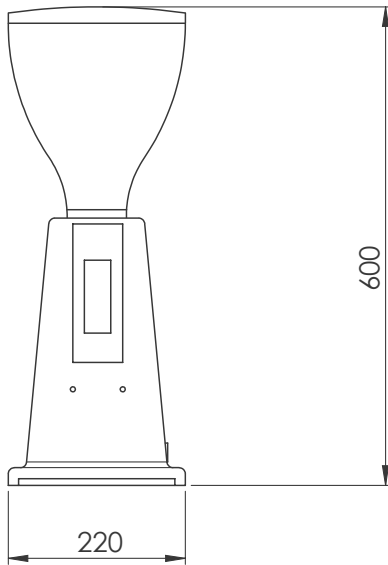

Coffee System
Grind on-demand Coffee Grinder
Coffee Grinder, Flat 75 mm

ITEM # _____

MODEL # _____

NAME # _____

SIS # _____

AIA # _____

602546 (GRNDEM600)

Grind-on-demand Coffee
Grinder, flat, 75mm

APPROVAL: _____

Front

Side

Electric

Supply voltage:	
602546 (GRNDEM600)	230 V/1N ph/50/60 Hz
Electrical power max.:	0.34 kW
Plug type:	CE-SCHUKO

Key Information:

External dimensions, Width:	230 mm
External dimensions, Depth:	370 mm
External dimensions, Height:	600 mm
Net weight:	11 kg
Shipping weight:	13.5 kg
Shipping height:	870 mm
Shipping width:	500 mm
Shipping depth:	750 mm
Shipping volume:	0.33 m ³