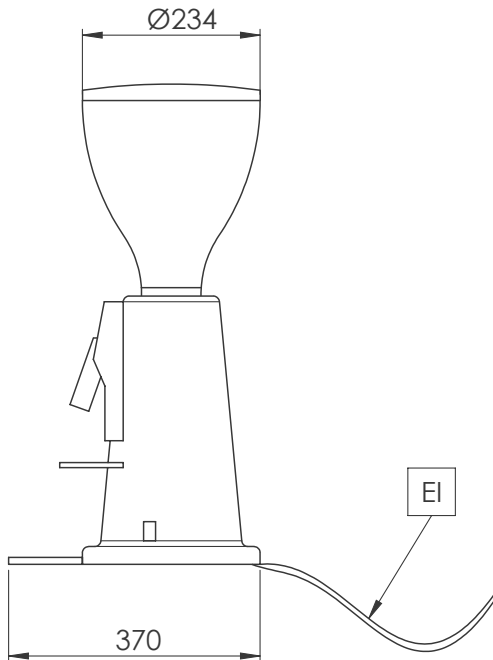

Coffee System
Grind on-demand Coffee Grinder
Coffee Grinder, Flat 75 mm

ITEM # _____

MODEL # _____

NAME # _____

SIS # _____

AIA # _____

602546 (GRNDEM600)

Grind-on-demand Coffee
Grinder, flat, 75mm

APPROVAL: _____

Front

Side

Electric

Supply voltage:	
602546 (GRNDEM600)	230 V/1N ph/50/60 Hz
Electrical power max.:	0.34 kW
Plug type:	CE-SCHUKO

Key Information:

External dimensions, Width:	230 mm
External dimensions, Depth:	370 mm
External dimensions, Height:	600 mm
Net weight:	11 kg
Shipping weight:	13.5 kg
Shipping height:	870 mm
Shipping width:	500 mm
Shipping depth:	750 mm
Shipping volume:	0.33 m ³